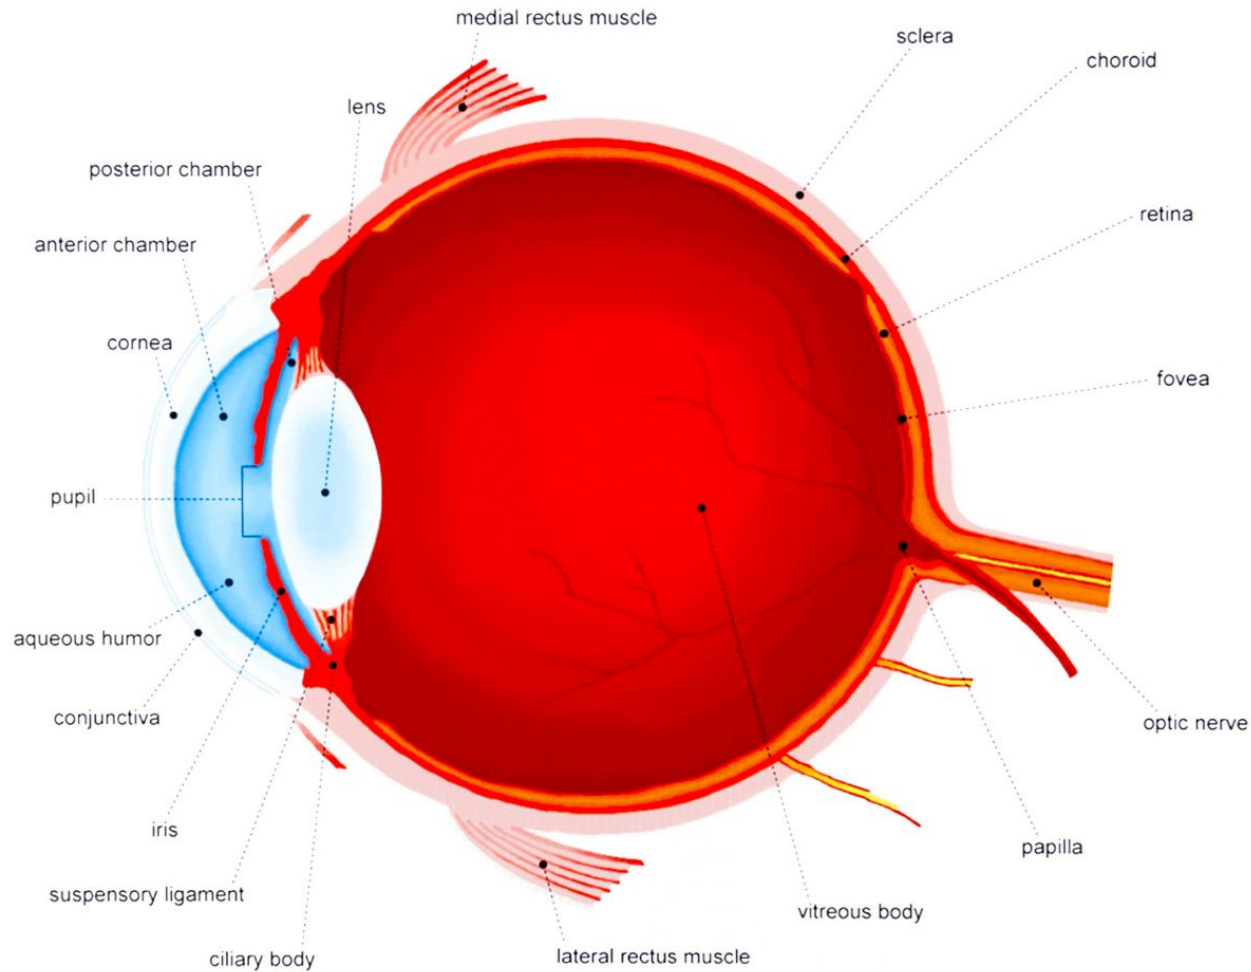

Name:

Date:

Anatomy of the Eye

Word Bank

Anterior chamber Lens Iris Retina Fovea Conjunctiva Papilla Vitreous body Lateral rectus muscle
Pupil Suspensory ligament Choroid Optic nerve Aqueous humor Ciliary body Cornea Medial rectus muscle
Posterior Chamber Sclera