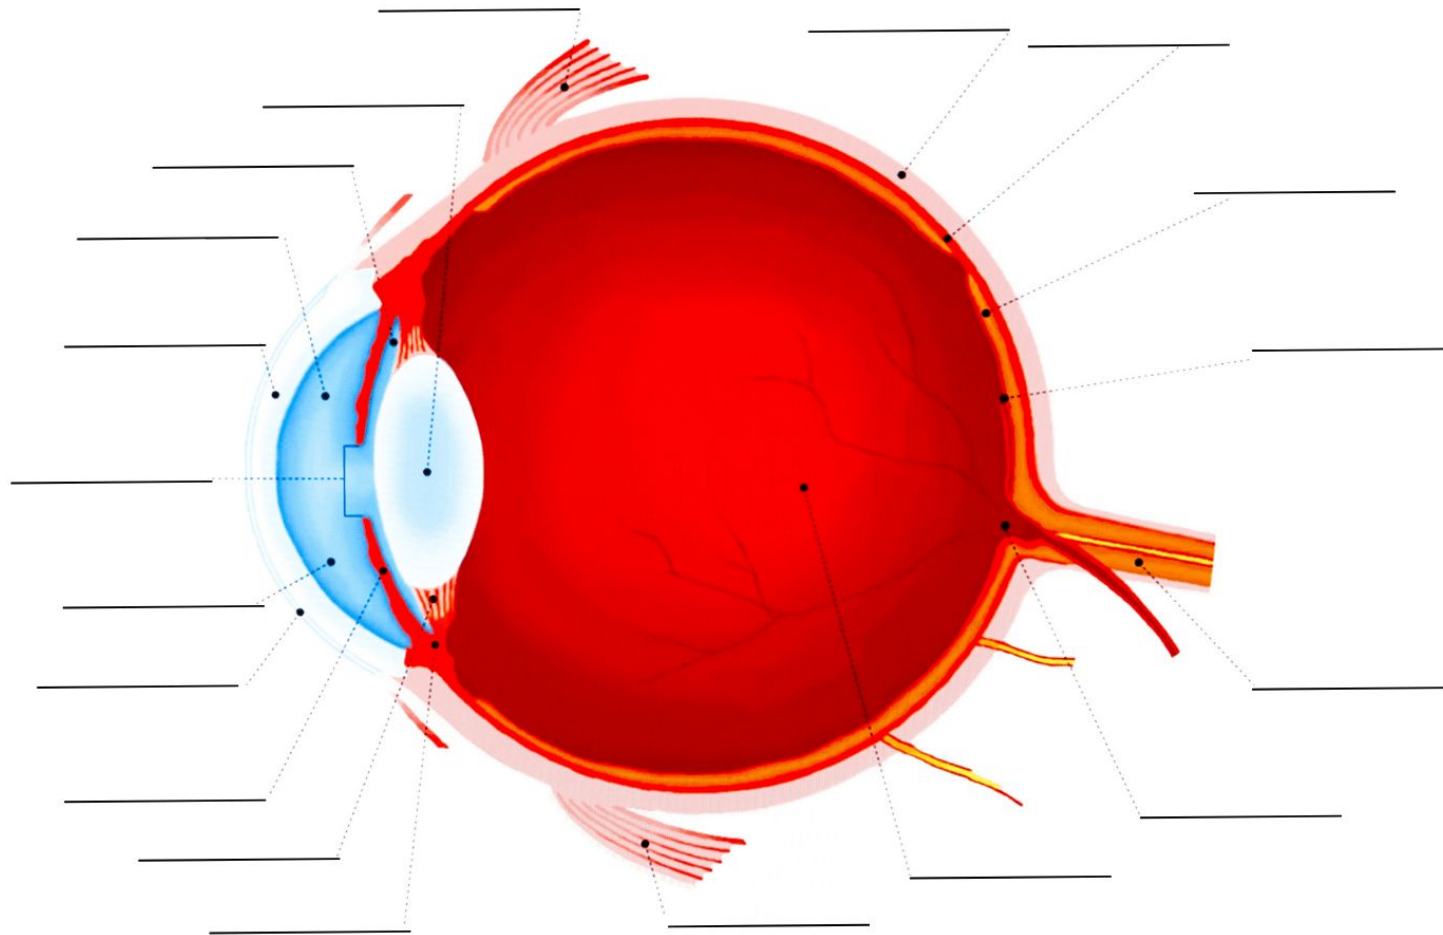

Name:

Date:

Anatomy of the Eye

Word Bank

Anterior chamber Lens Iris Retina Fovea Conjunctiva Papilla Viterous body Lateral rectus muscle
Pupil Suspensory ligament Choroid Optic nerve Aqueous humor Ciliary body Cornea Medial rectus muscle
Posterior Chamber Sclera